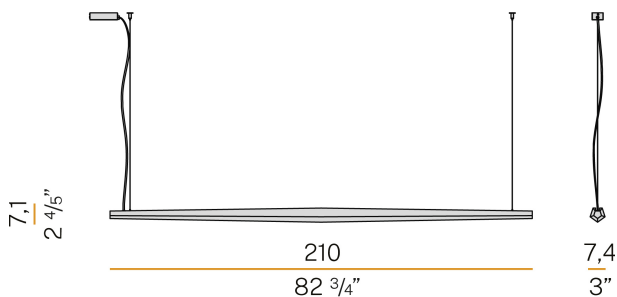

Technical drawing